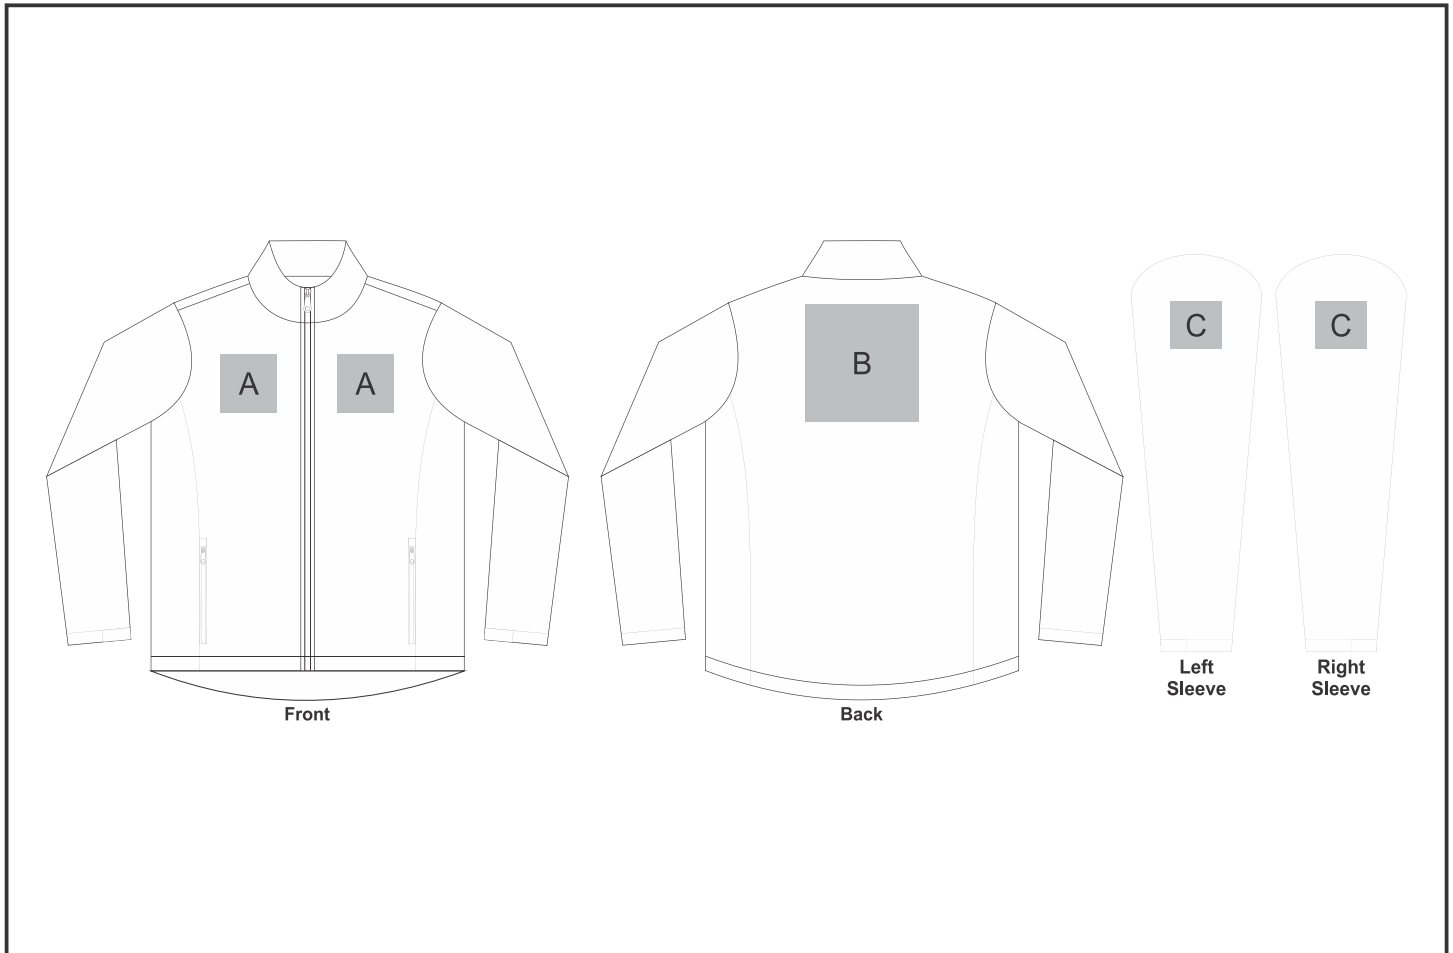

BIZ-9301

Mens Pinnacle Softshell Jacket

Need to know:

- Includes 1-Position Embroidery OR 1-Position Digital Transfer OR 1-Position Deboss (setup fee applies)

- EMB/DTC inclusive Parameters: Left/Right Chest or Back=100mm x 100mm

Branding Options:

Position	Branding Method (Branding Code)	No. of Colours	Dimension
A	Embroidery (EM-CLOTHING)	N/A	100mm wide x 100mm high
A	Debossing Clothing (BOS-C)	N/A	100mm wide x 60mm high
A	Digital Transfer Clothing A6 (DTC-A6)	Full Colour	100mm wide x 100mm high
A	Silicone (STP-A)	N/A	30mm wide x 30mm high
A	Silicone (STP-B)	N/A	50mm wide x 50mm high
A	Silicone (STP-C)	N/A	80mm wide x 80mm high
A	Silicone (STP-D)	N/A	100mm wide x 40mm high
B	Embroidery (EM-CLOTHING)	N/A	200mm wide x 200mm high

B	Debossing Clothing (BOS-C)	N/A	150mm wide x 60mm high
B	Digital Transfer Clothing A6 (DTC-A6)	Full Colour	105mm wide x 148mm high
B	Digital Transfer Clothing A5 (DTC-A5)	Full Colour	210mm wide x 148mm high
B	Silicone (STP-A)	N/A	30mm wide x 30mm high
B	Silicone (STP-B)	N/A	50mm wide x 50mm high
B	Silicone (STP-C)	N/A	80mm wide x 80mm high

C	Embroidery (EM-CLOTHING)	N/A	80mm wide x 80mm high
C	Debossing Clothing (BOS-C)	N/A	90mm wide x 60mm high
C	Digital Transfer Clothing A6 (DTC-A6)	Full Colour	80mm wide x 80mm high
C	Silicone (STP-A)	N/A	30mm wide x 30mm high
C	Silicone (STP-B)	N/A	50mm wide x 50mm high
C	Silicone (STP-C)	N/A	80mm wide x 80mm high
C	Silicone (STP-D)	N/A	120mm wide x 40mm high